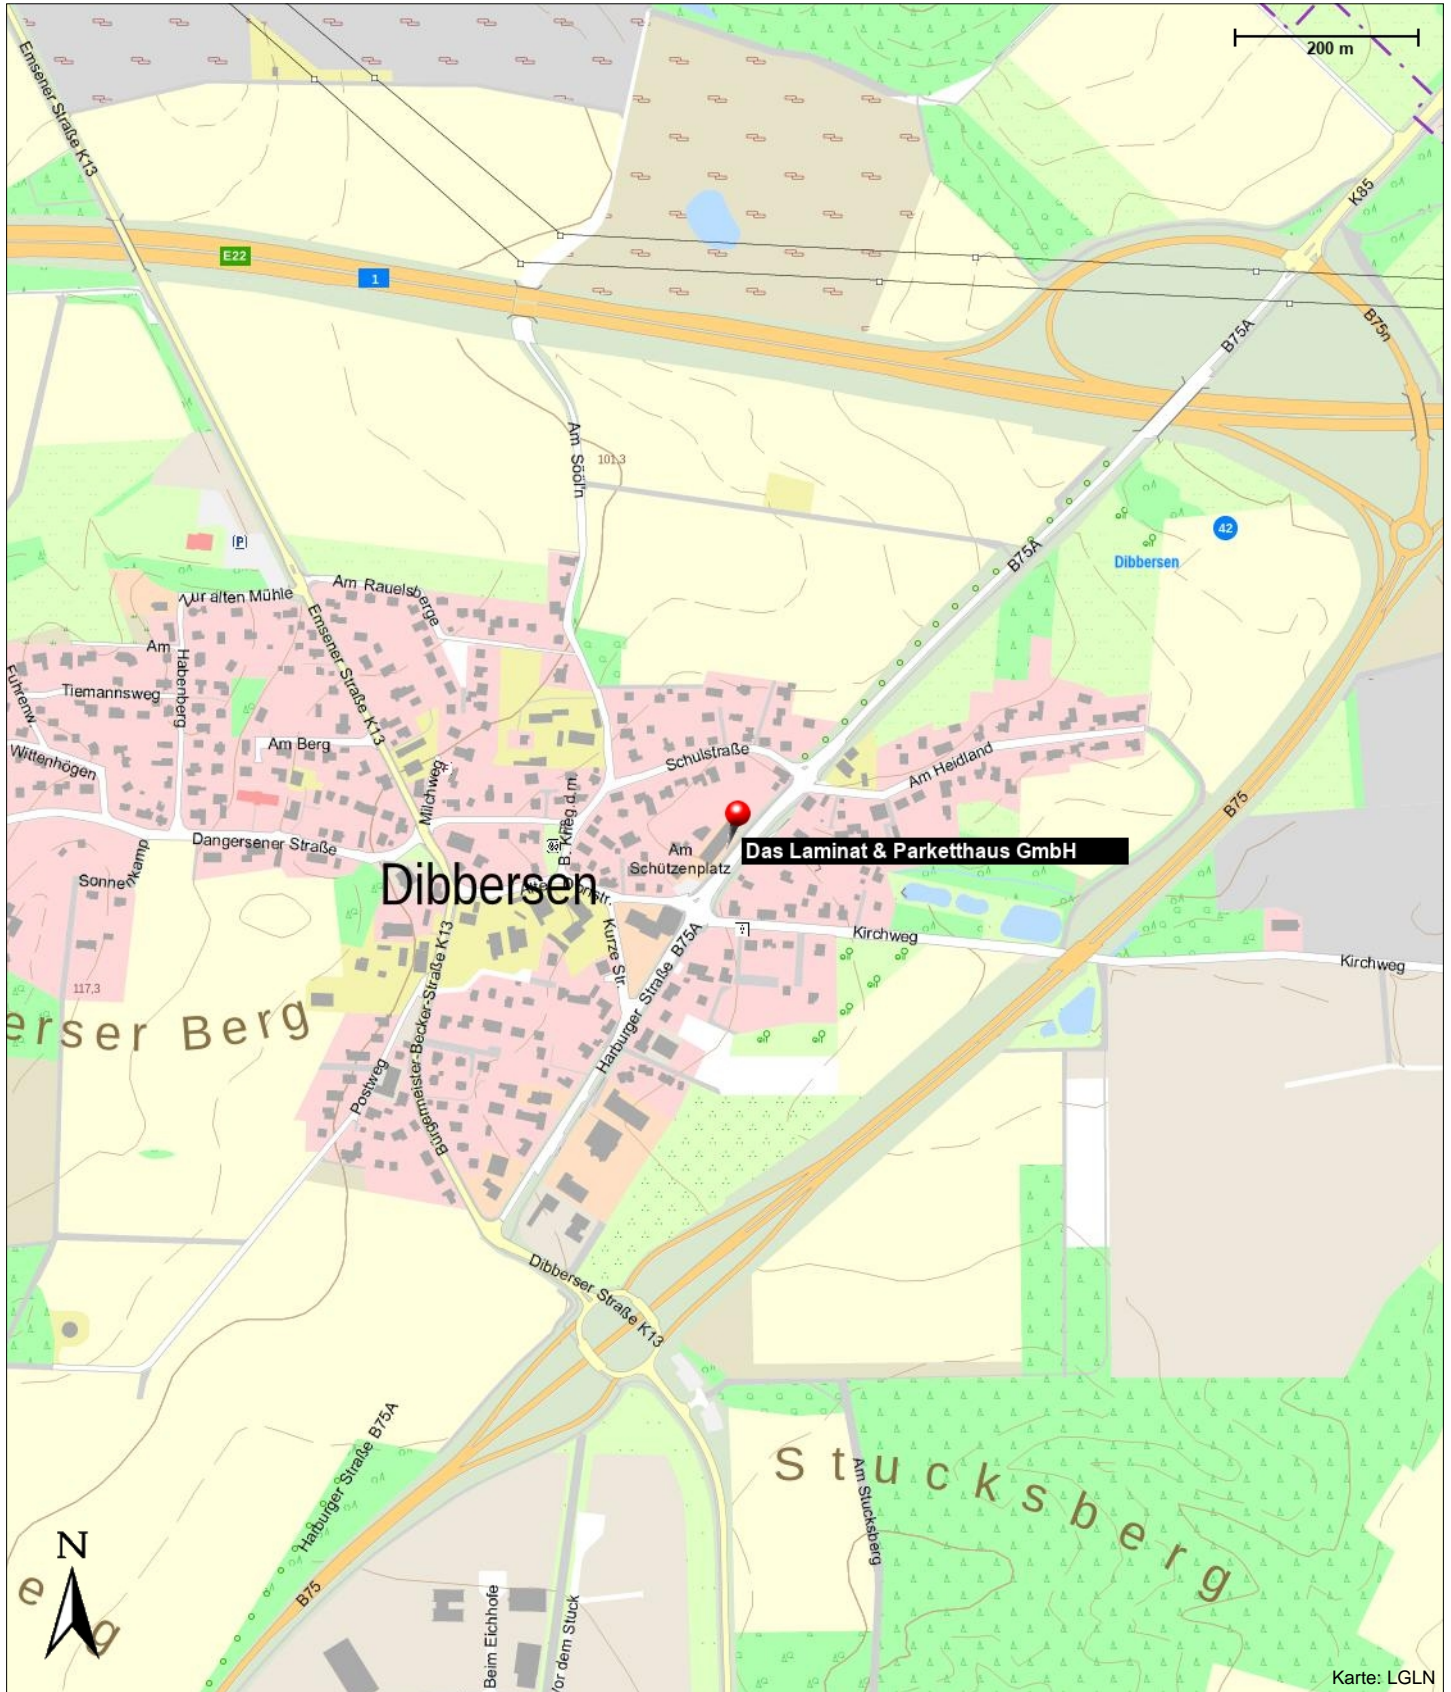

Das Laminat & Parketthaus GmbH

Harburger Straße 6
21244 Buchholz/Dibbersen