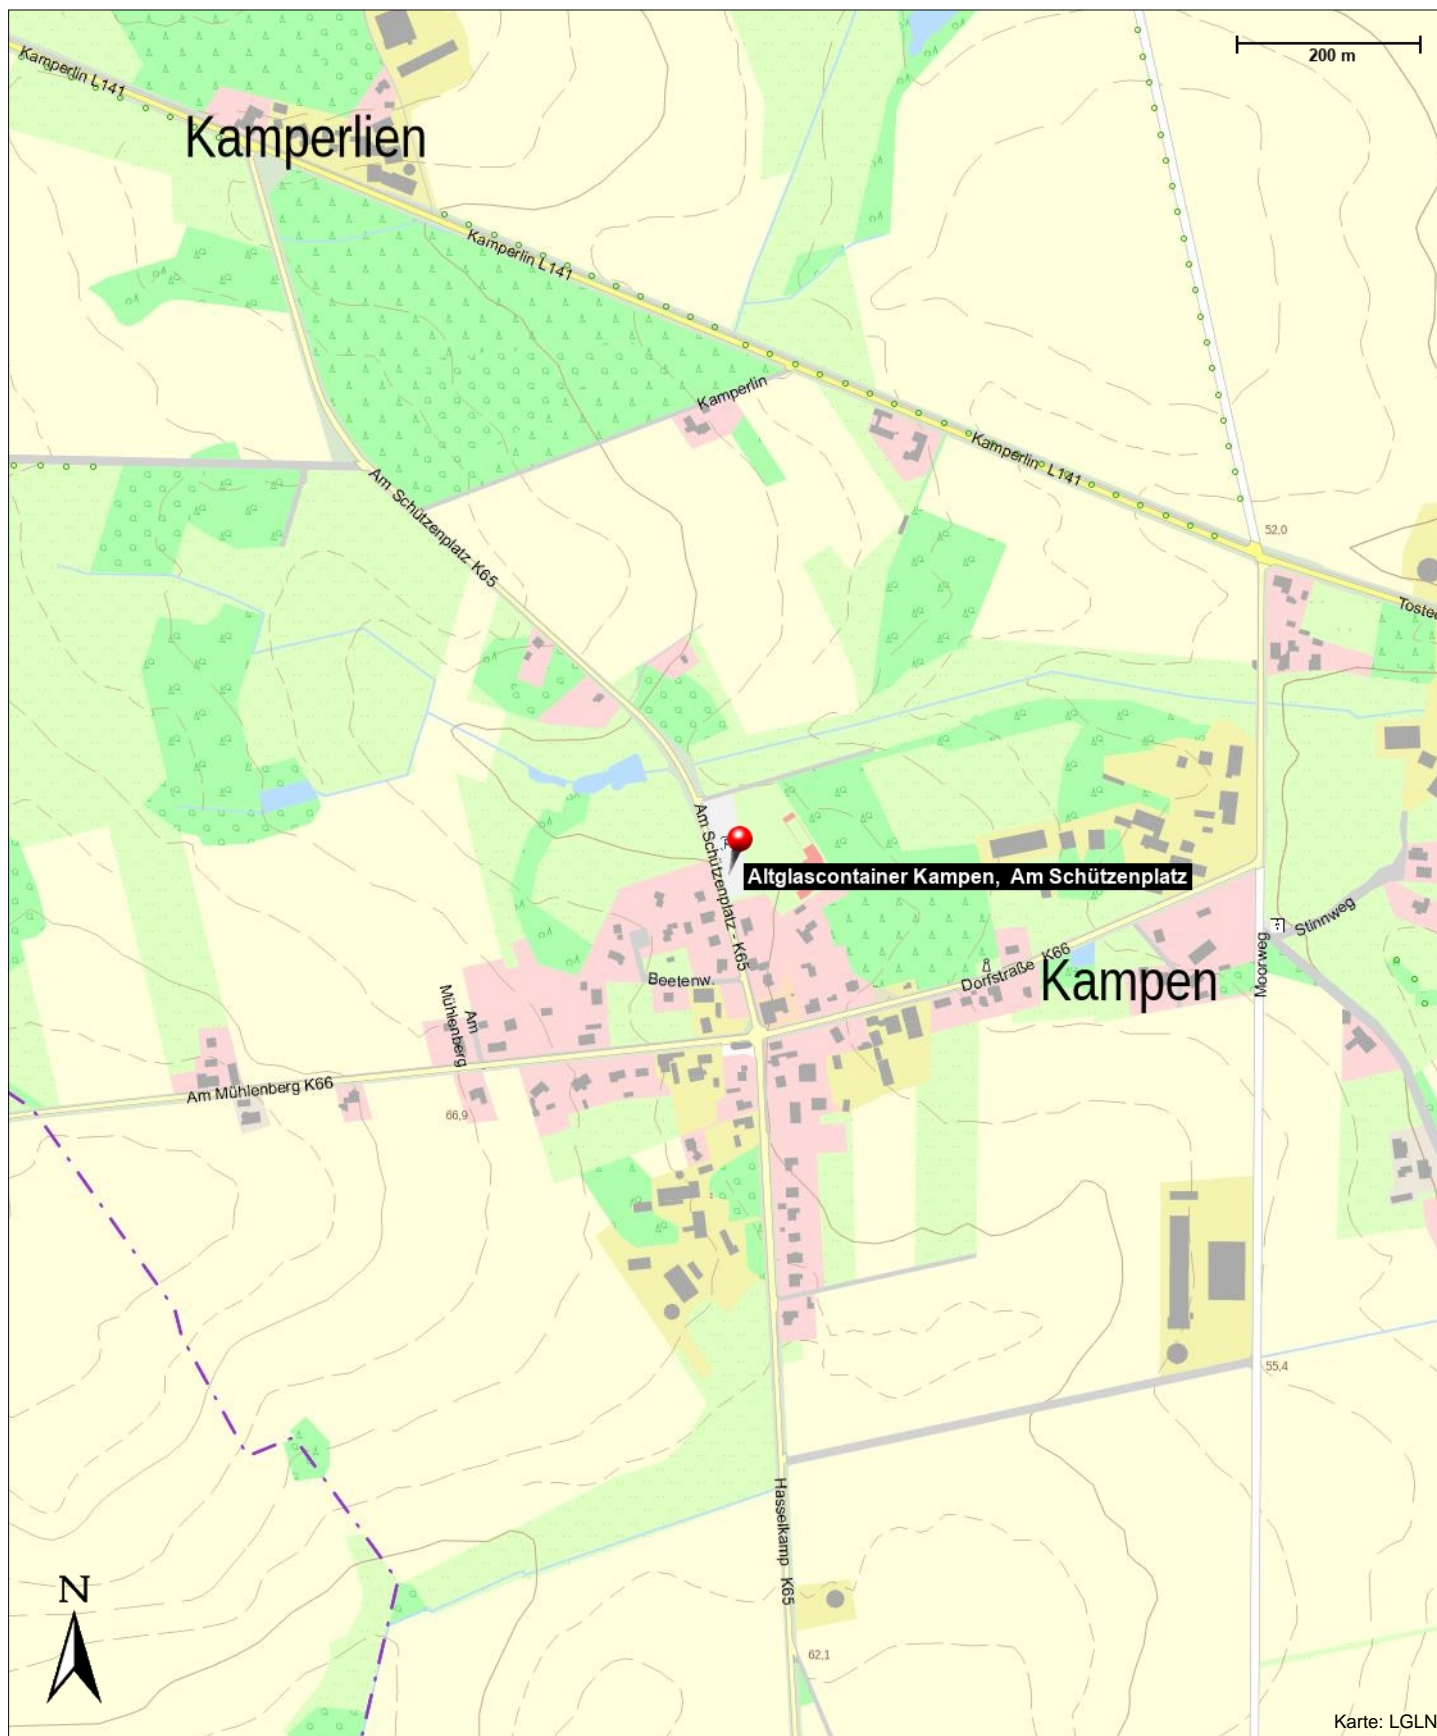

Altglascontainer Kampen, Am Schützenplatz

Welle