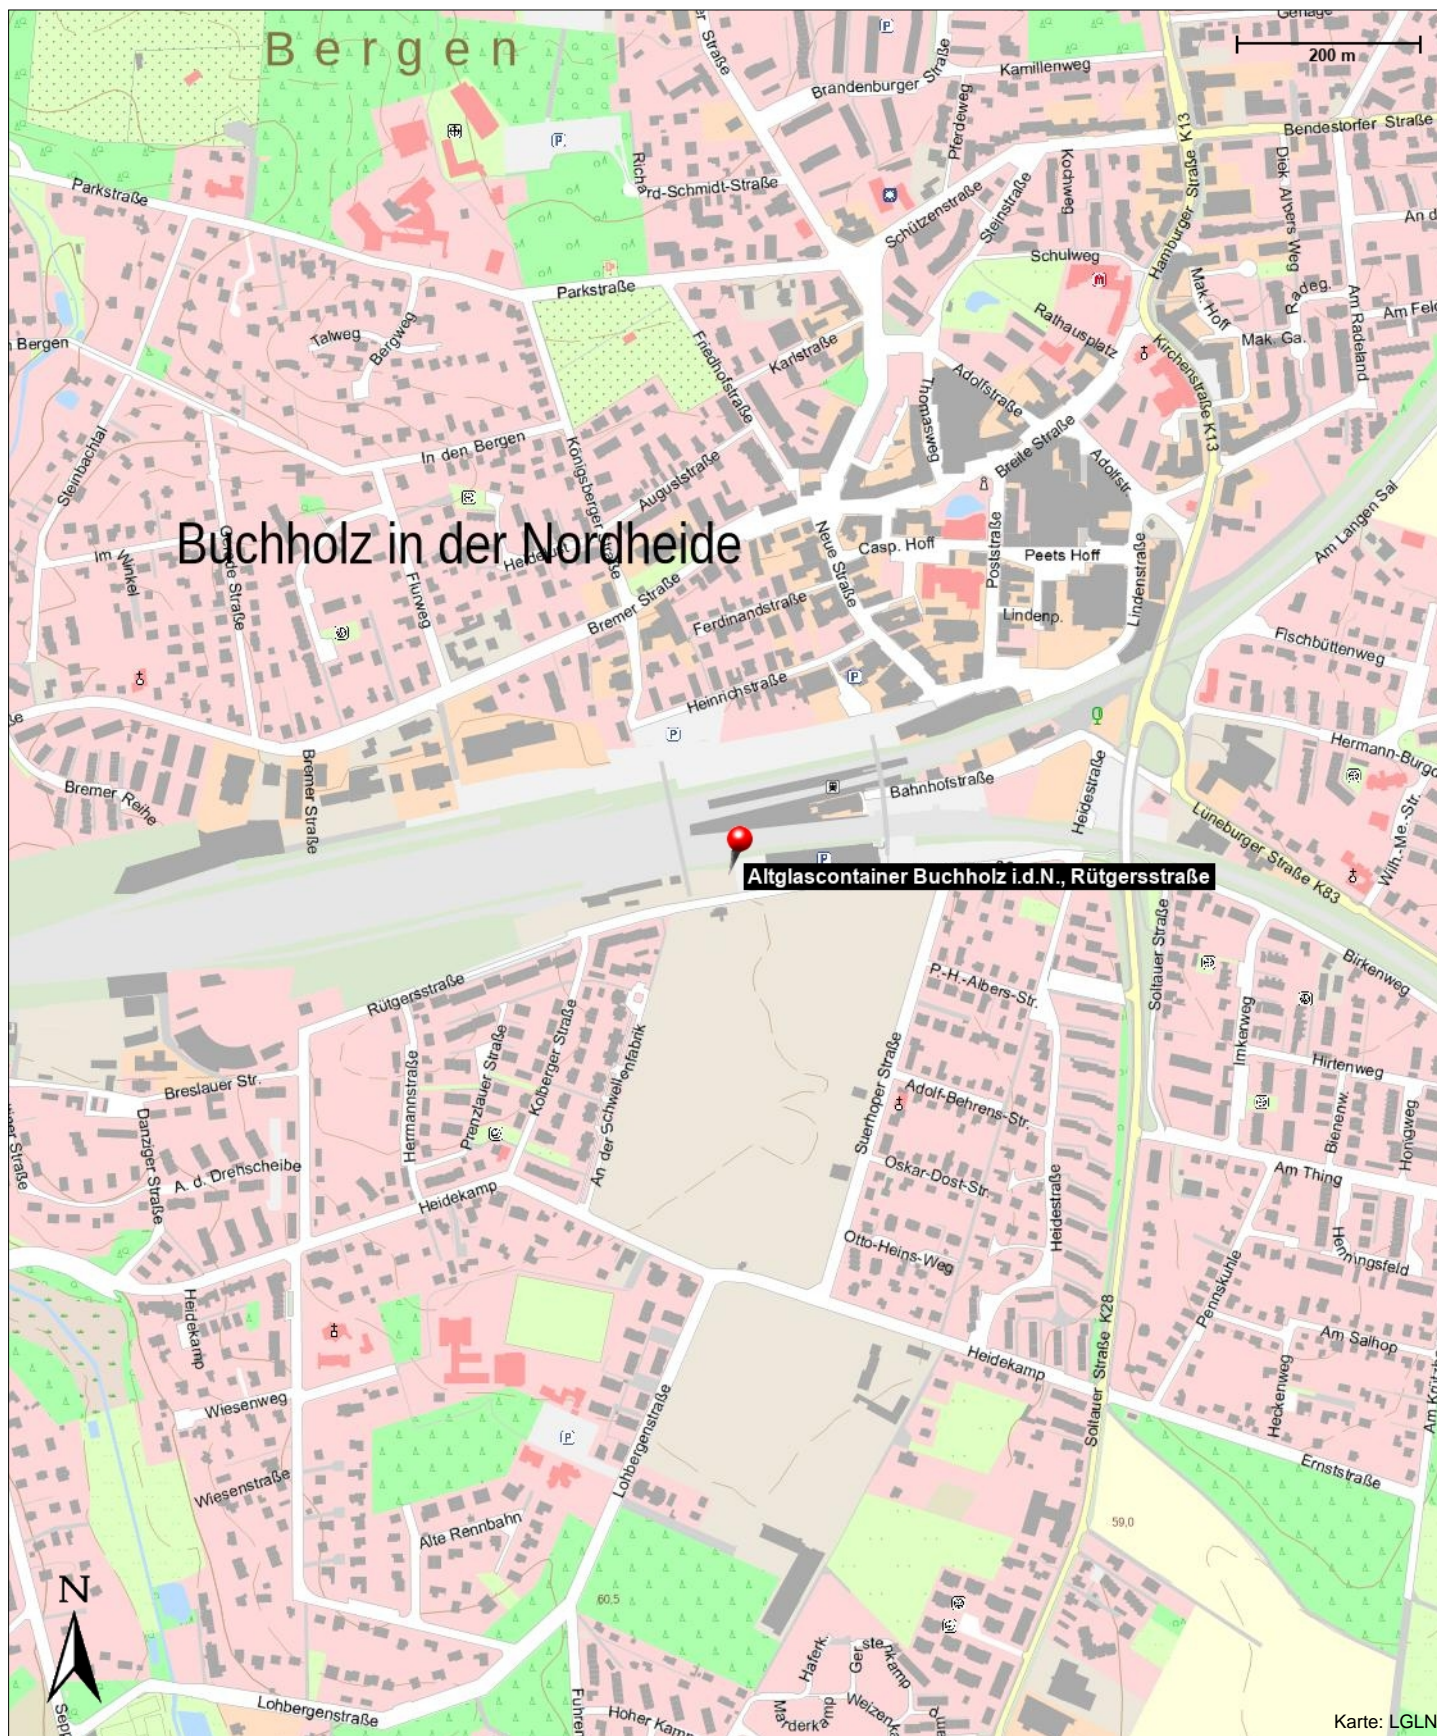

Altglascontainer Buchholz i.d.N., Rütgersstraße

Buchholz