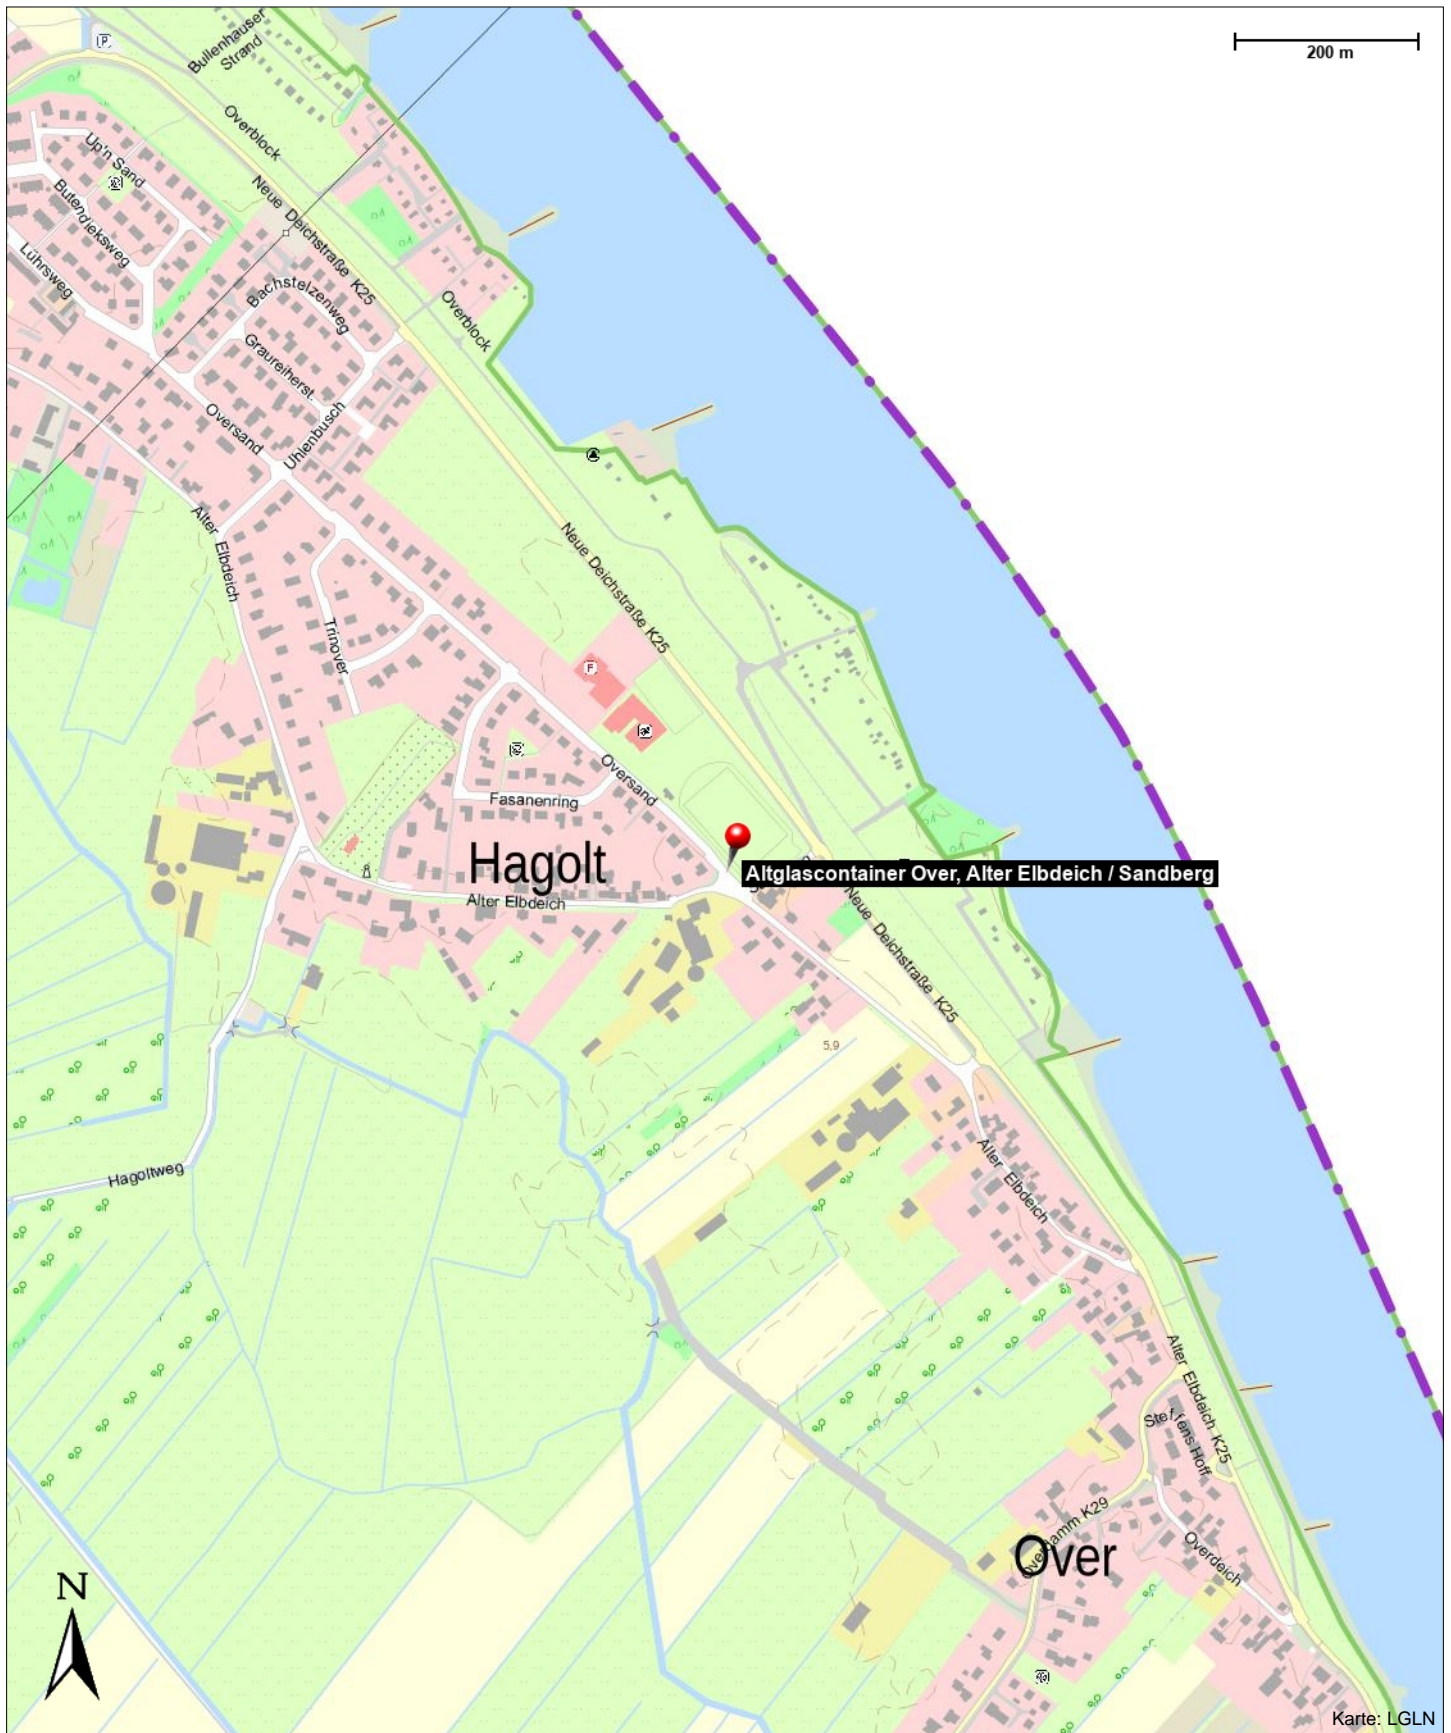

Altglascontainer Over, Alter Elbdeich / Sandberg

Over

Kontakt

Over

Position

N 53° 26.44618', E 010° 05.33406'

Altglascontainer Over, Alter Elbdeich / Sandberg

Over

Altglascontainer Over, Alter Elbdeich / Sandberg

Over